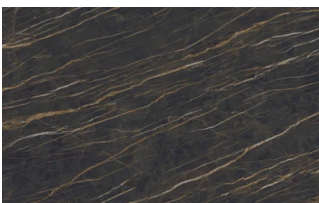

Carbone oak

WOODS 2

Woods 2

Canaletto walnut

Heat-treated oak

Stoneware

STONEWARE

Matt stoneware

Azalai nero

Jasper moka

Storm grigio

Storm nero

Senda grigio

Pacific bianco

Glossy stoneware

Noir desir

Calacatta oro

Breche capraia

Metals

METALS 1

Metals 1

Black

Titanium

Brown