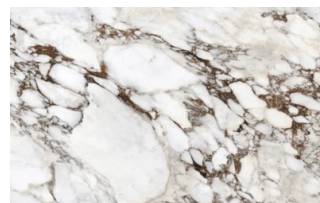

Carbone oak

WOODS 2

Woods 2

Canaletto walnut

Heat-treated oak

Stoneware

STONEWARE

Matt stoneware

Azalai nero

Jasper moka

Storm grigio

Storm nero

Senda grigio

Pacific bianco

Glossy stoneware

Noir desir

Calacatta oro

Breche capraia

Metals

METALS 1

Metals 1

Black

Titanium

Brown